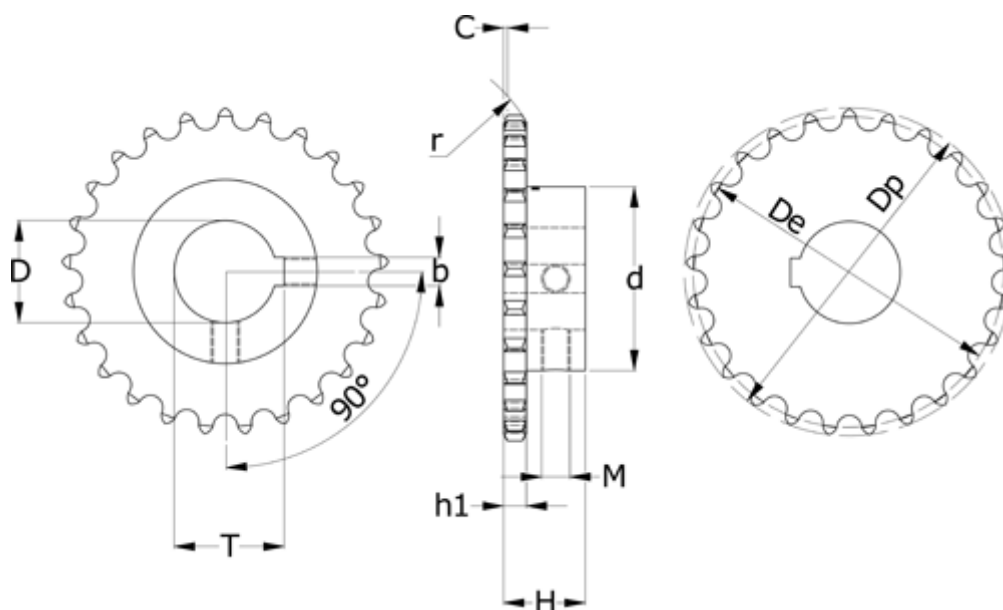

Article number: 616011003021018

Description: Sprocket 06 B-1 Z=21 simplex  
bore 18H7 with keyway

## Measures

b = 6	M = M5
C = 1	Number of teeth = 21
d = 48	Pitch = 9.525
D = 18	r = 10
De = 63.91	t = 20.8
Dp = 68	
H = 28	
h1 = 5.3	